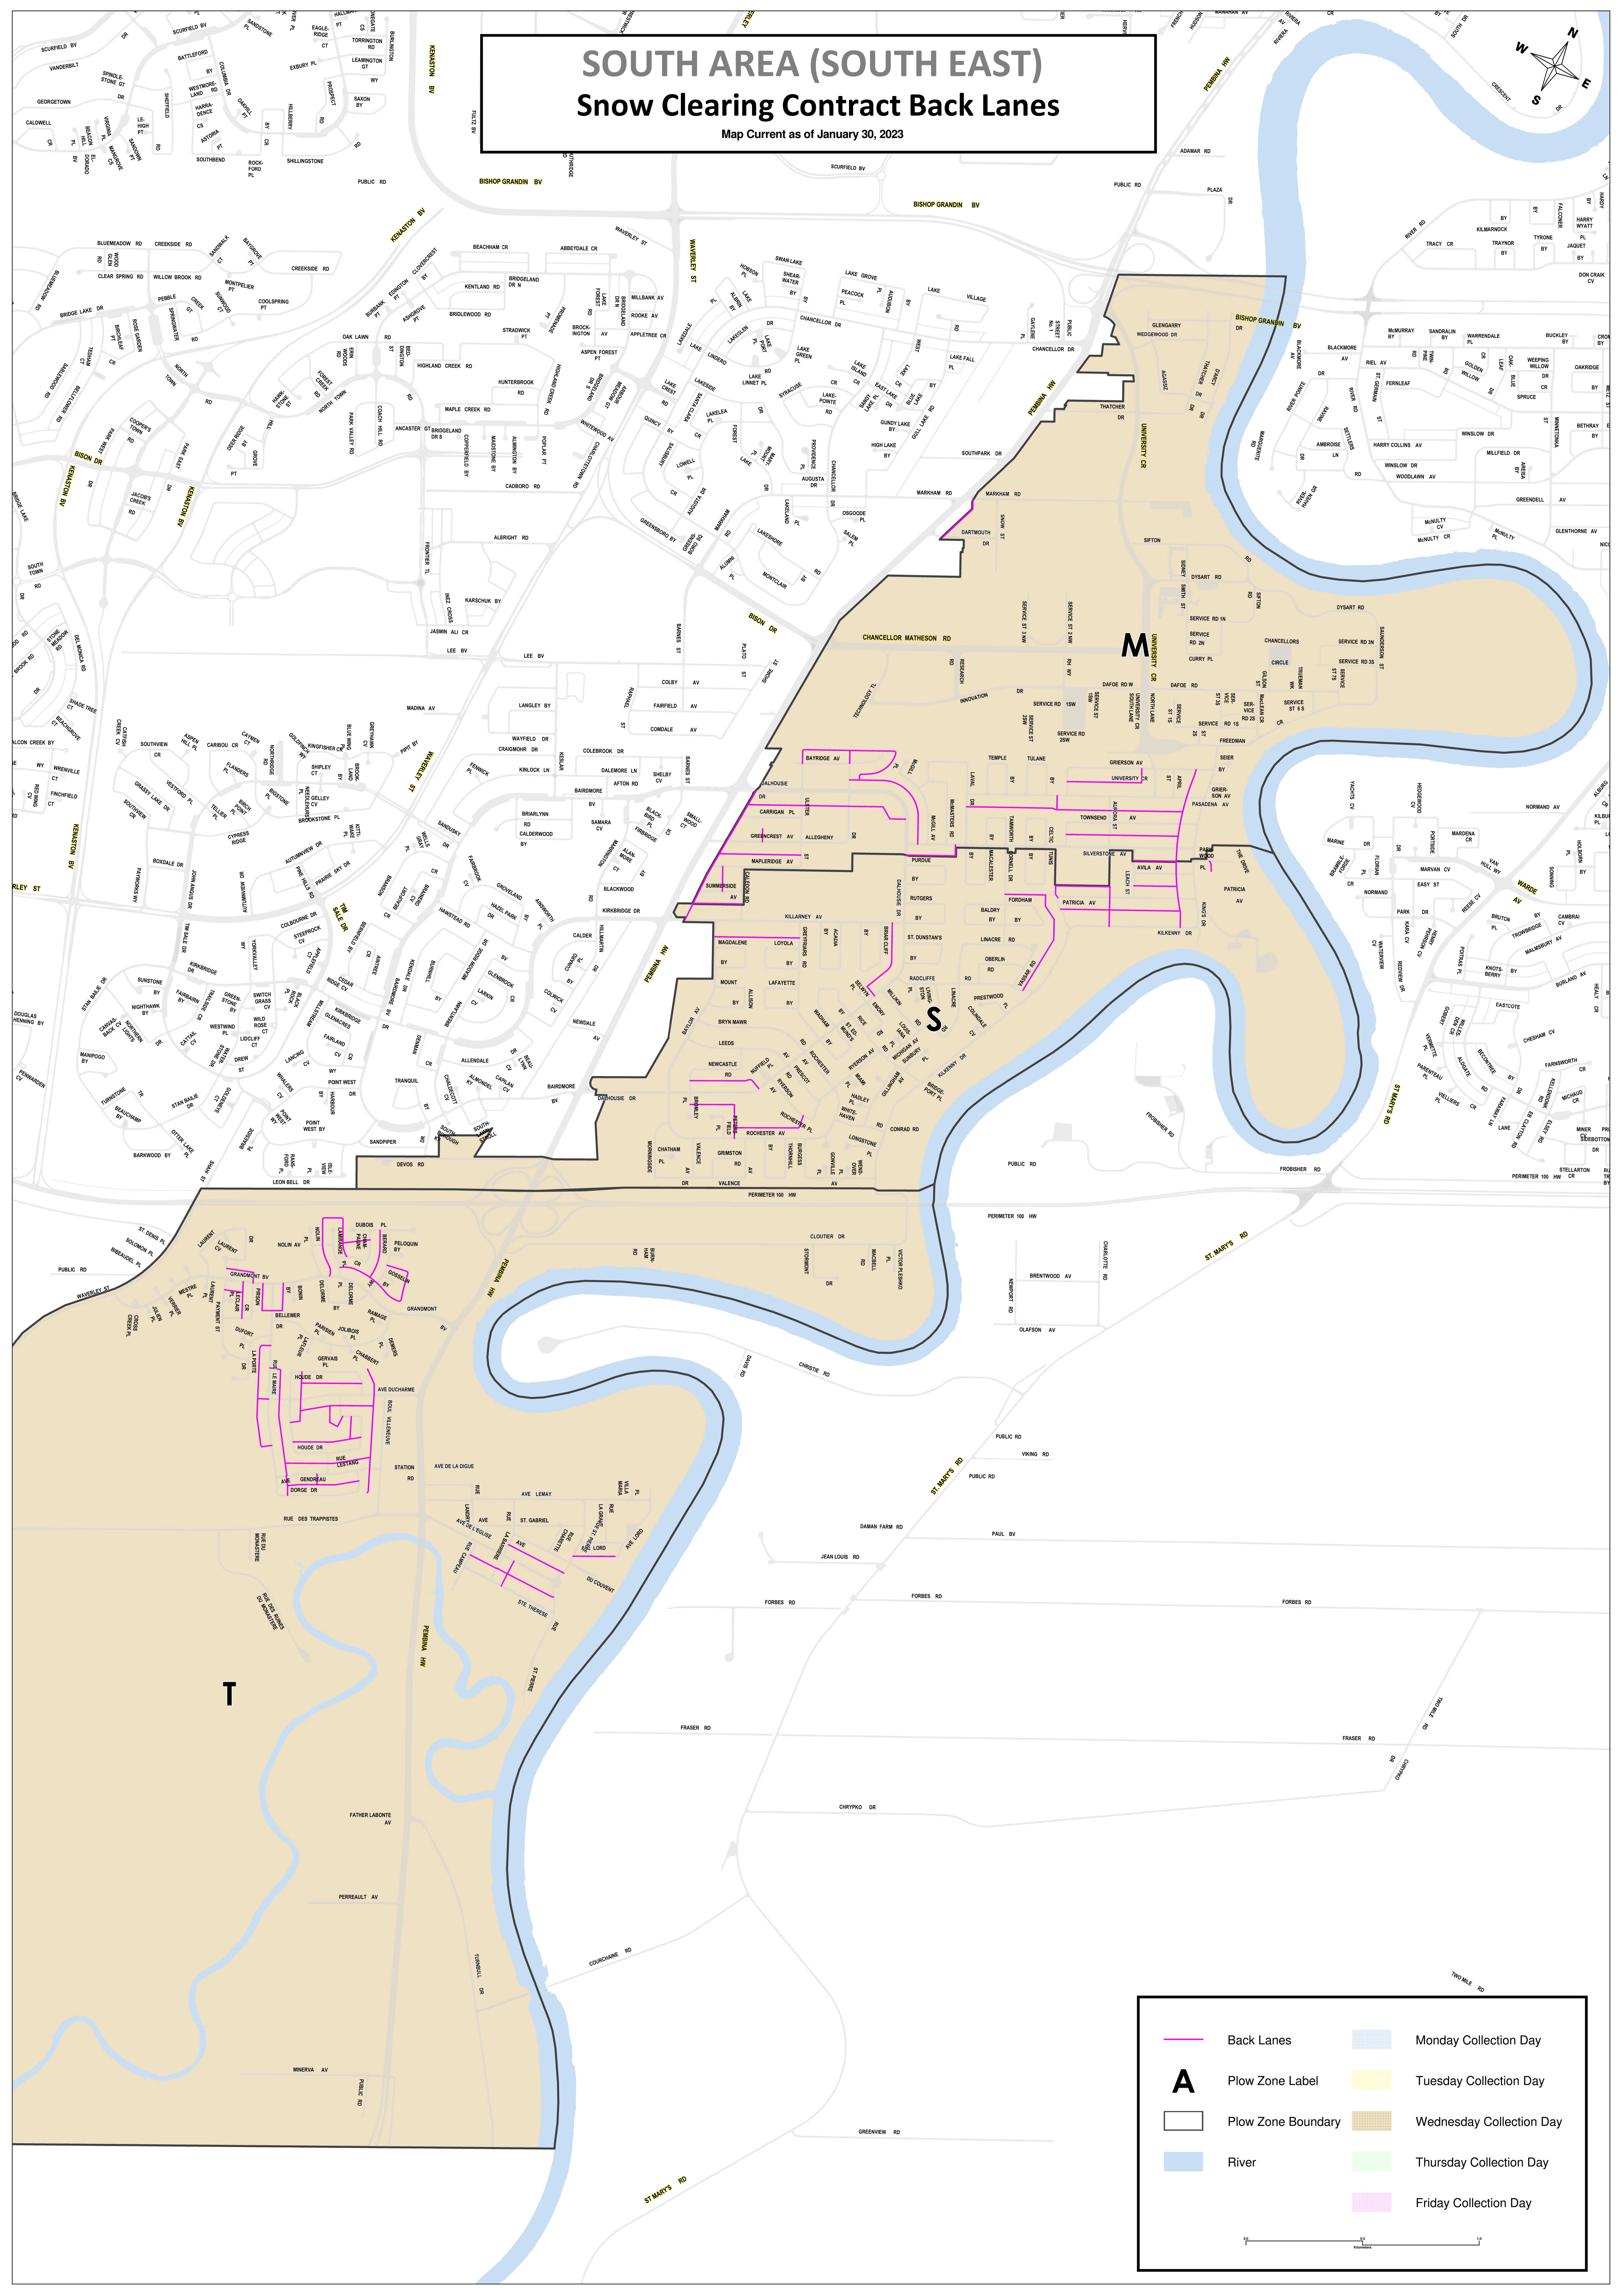

SOUTH AREA (SOUTH EAST) Snow Clearing Contract Back Lanes

Map Current as of January 30, 2023

	Back Lanes		Monday Collection Day
	Plow Zone Label		Tuesday Collection Day
	Plow Zone Boundary		Wednesday Collection Day
	River		Thursday Collection Day
			Friday Collection Day